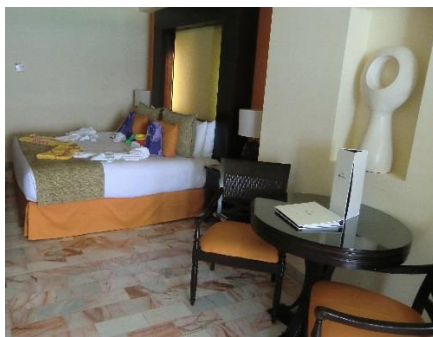

Features

- Suites assigned to a personal Concierge
- Private Lounge access with computers with internet access, snack and beverages served throughout the day.
- Preferential bookings for restaurants, YHI Spa, activities and day trips will be subject o availability
- Paradisus beach kit for kids
- Activities program for children and teenagers
- Exclusive family enriching activities, such as pizza making, cupcake decoration, arts & crafts
- Bathrobes and slippers for children
- Bathroom amenities for children (mini soaps, mini toothbrush, shower gel, mini towels)
- Children's beverages in the minibar
- Turn-down service with milk and cookies
- Bathrobes and slippers for adults
- Pillow menu for adults upon request
- Luxury bathroom amenities adults
- Private terrace with stunning views of Lagoon Nichupté.
- Individually controlled air conditioning, Radio-alarm clock
- 32 inch flat screen LCD cable TV
- Pay-per-view TV (additional charge applies)
- Two direct dial telephones
- Modern bathroom with bathtub and rain shower
- Hairdryer
- Iron with ironing board
- Coffee maker
- King size bed or two double beds
- Sofa bed or roll away beds are used for children or an additional adult.

Maximum capacity: 3 adults and 1 child or 2 adults and 2 children.

Please note that room configuration and square footage may vary based on location in the pyramid.

All Rooms are located in Pyramid 3

Family / Concierge Lounge